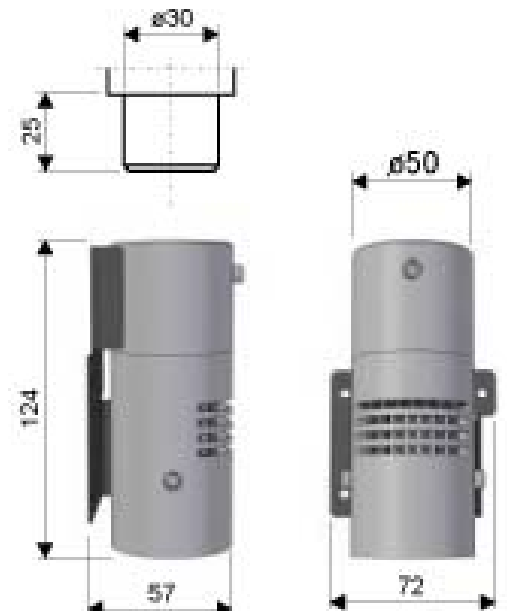

Code:	LFM 701 CW	LFM 701 WW
Product:	LED ILUMINATOR INDOOR	
TYP:	STATIC LIGHT	
Nominal LED current:	700 mA	700 mA
LED number	7	7
Max power in:	18W	18W
Nominal Luminos flux:	5500 K 1225 lm	3200 K 500 lm
Fibre Accept up to:	1000pcs x dia 0,75mm	

Code: LFM701base Opional

Product: Base for LFM 701CW and LFM 701WW

Material: Coad steel

Additional part: Power supply for LFM 701CW and LFM 701WW : 220-230V/700mA 18W not included.